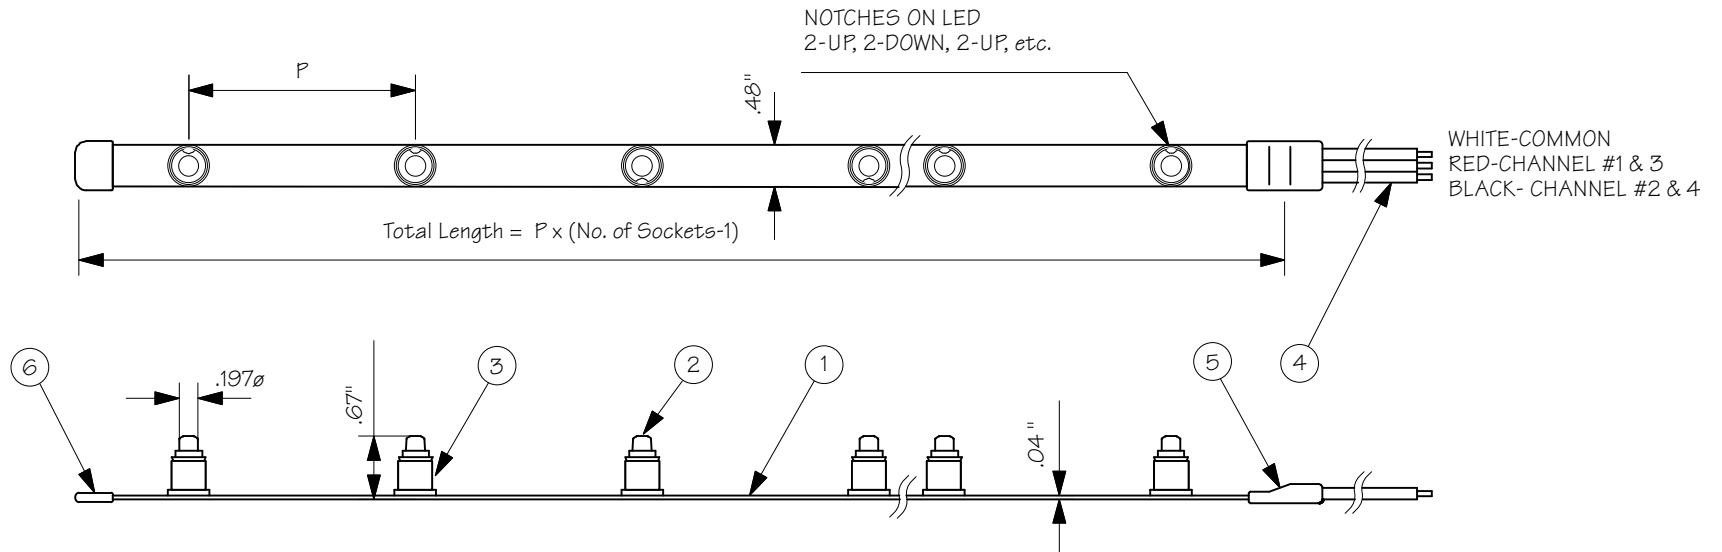

TLW-0.15 Watt TOKILED[®]S

CATALOG#	P (INCH)	MAX. LENGTH
TLW-30- <u> </u>	1.2 \pm .08	24 FT.
TLW-50- <u> </u>	2 \pm .08	43 FT.
TLW-80- <u> </u>	3 \pm .12	70 FT.
TLW-100- <u> </u>	4 \pm .16	84 FT.
TLW-150- <u> </u>	6 \pm .20	103 FT.

DRAWN BY: R. CORDOVA

SCALE: 1:2

WEIGHT: 25 g/ft.

NO.

PART

MATERIAL

1

2