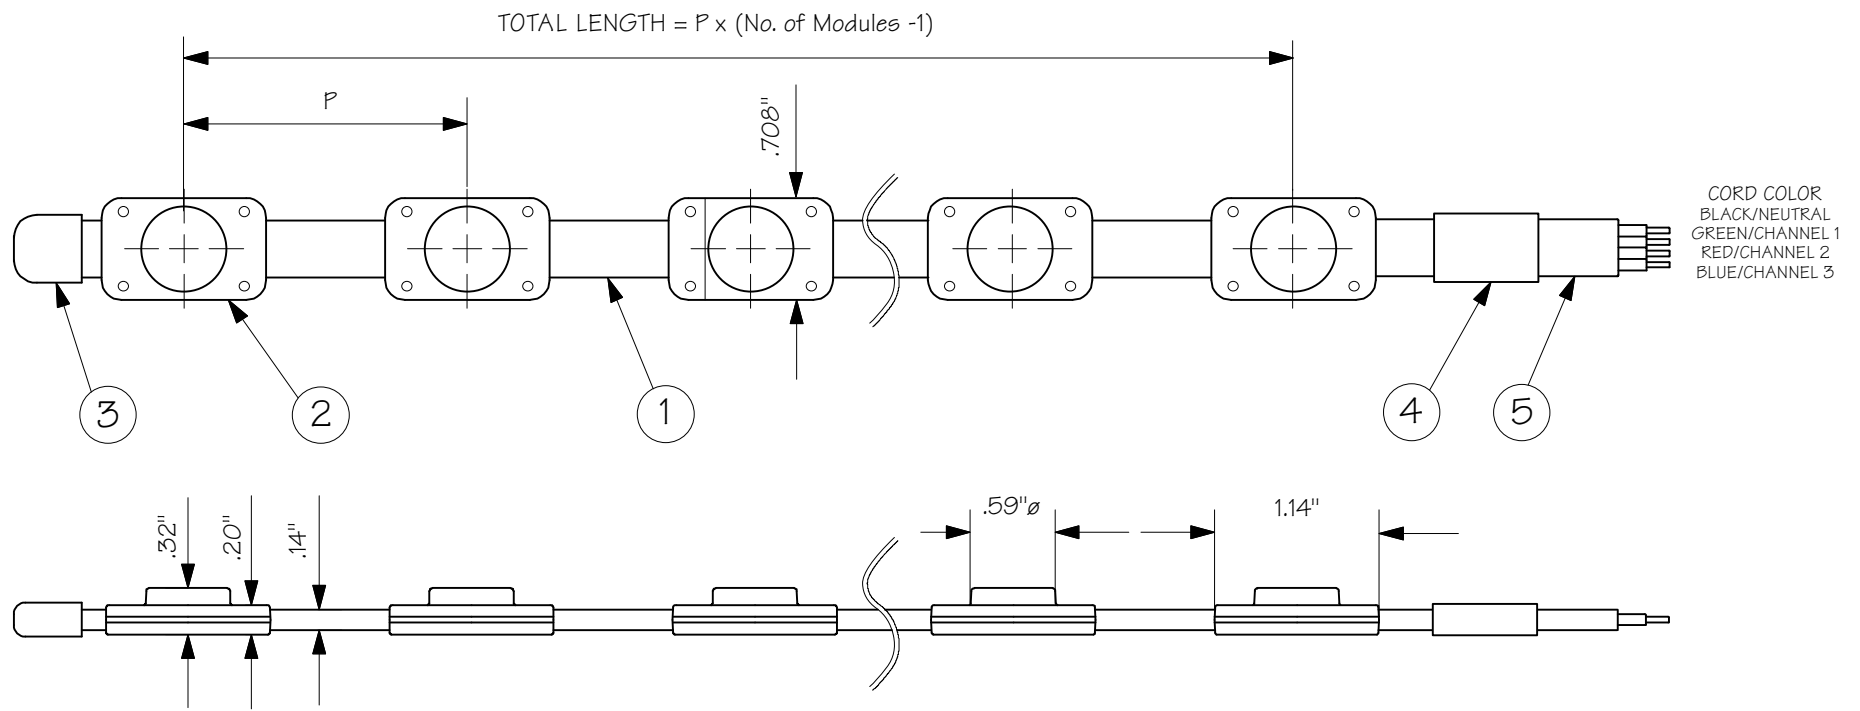

# TRILLIUM Series

CORD COLOR  
 BLACK/NEUTRAL  
 GREEN/CHANNEL 1  
 RED/CHANNEL 2  
 BLUE/CHANNEL 3

CATALOG #	P (INCH)	MAX. LENGTH
TRI-50-RGB	2 ± .08	20.8 FT.
TRI-100-RGB	4 ± .16	41.6 FT.
TRI-150-RGB	5 ± .20	50 FT.
TRI-300-RGB	10 ± .40	70 FT.

TRILLIUM LED SPECIFICATION		
VOLTAGE: 8VDC		
CURRENT: 40mA		
POWER: 0.32W		
COLOR	OUTPUT	WAVELENGTH
RED	0.7Lm	628.1
GREEN	1.6Lm	520.8
BLUE	0.6Lm	470.2

**TOKISTAR LIGHTING INC.**  
 1015 E. DISCOVERY LANE  
 ANAHEIM, CA 92801  
 TEL: 714 772 7005 FAX: 714 772 7014  
 email: info@tokistar.com Website: tokistar.com

TRILLIUM SERIES SUBMITTAL	NO.	PART	MATERIAL
CATALOG#: TRI-(50,100)-RGB	1	CABLE	INSULATED PVC WITH PLATED #20 AWG X4
DATE: DECEMBER 20, 2012	2	LED	SOLID STATE. TRI-COLOR LED
DRAWN BY: R. CORDOVA	3	END CAP	PVC
SCALE: 1:1.33	4	SHRINK TUBE	POLYOLEFIN
WEIGHT: 43 g/ft.	5	LEAD WIRE	INSULATED PVC WITH PLATED #20 AWG X 4