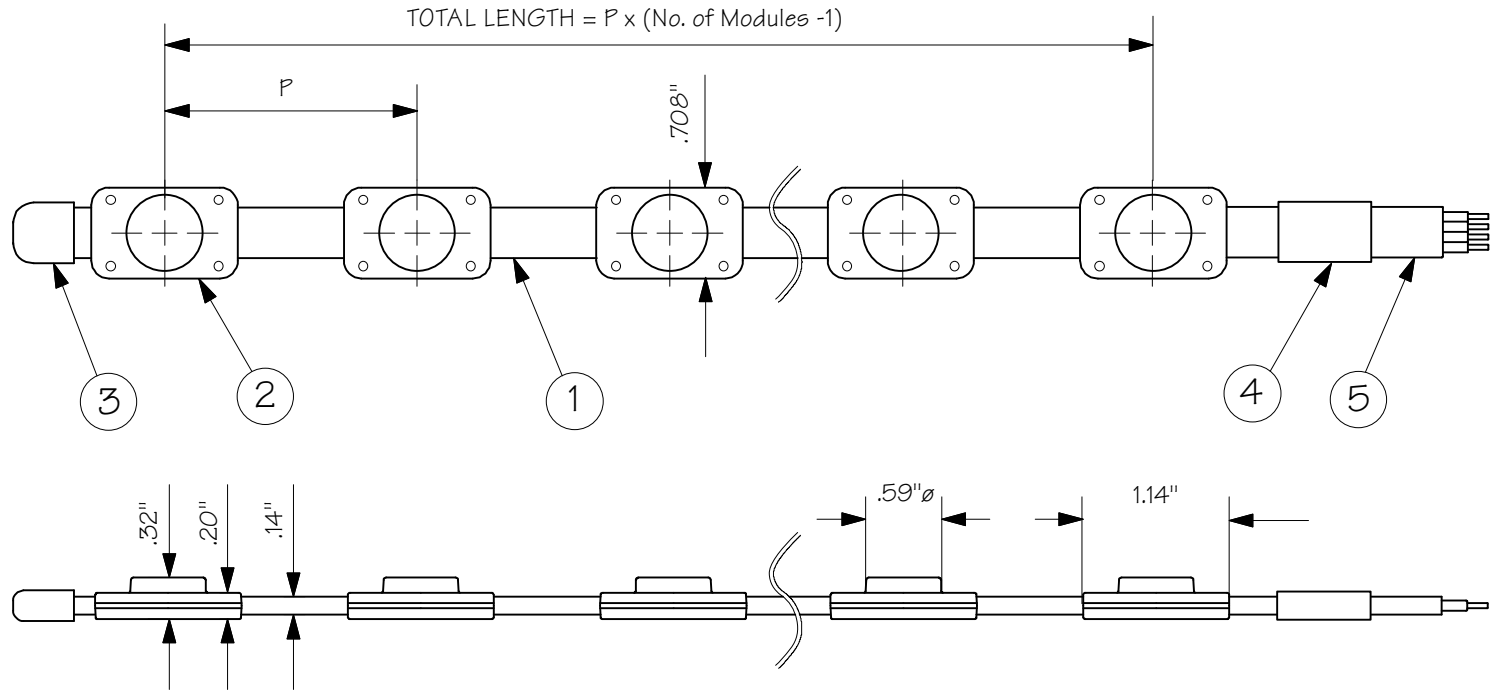

# TRILLIUM Series

CORD COLOR  
 BLACK/NEUTRAL  
 GREEN/CHANNEL 1  
 RED/CHANNEL 2  
 BLUE/CHANNEL 3

CATALOG #	P (INCH)	MAX. LENGTH
TRI-50-RGB	2 ± .08	20.8 FT.
TRI-100-RGB	4 ± .16	41.6 FT.
TRI-150-RGB	6 ± .20	50 FT.
TRI-300-RGB	12 ± .40	70 FT.

TRILLIUM LED SPECIFICATION		
VOLTAGE: 8VDC		
CURRENT: 40mA		
POWER: 0.32W		
COLOR	OUTPUT	WAVELENGTH
RED	0.7Lm	628.1
GREEN	1.6Lm	520.8
BLUE	0.6Lm	470.2

**TOKISTAR LIGHTING INC.**  
 1561 N. GEMINI PL.  
 ANAHEIM, CA 92801  
 TEL: 714 772 7005 FAX: 714 772 7014  
 email: info@tokistar.com Website: tokistar.com

TRILLIUM SERIES SUBMITTAL	NO.	PART	MATERIAL
CATALOG#: TRI-(50,100)-RGB	1	CABLE	INSULATED PVC WITH PLATED #20 AWG X4
DATE: OCTOBER 31, 2008	2	LED	SOLID STATE. TRI-COLOR LED
DRAWN BY: R. CORDOVA	3	END CAP	PVC
SCALE: 1:1.5	4	SHRINK TUBE	POLYOLEFIN
WEIGHT: 43 g/ft.	5	LEAD WIRE	INSULATED PVC WITH PLATED #20 AWG X 4