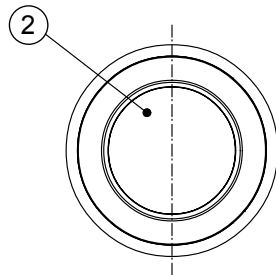

Scale: 1:3

Rotation

Cutout Dimension

Catalog#
FSM-(2400K, 2700K, 3000K, 4000K, 5000K)-03D-(B,W)

03D = 3° Lens
B = Black Fixture
W = White Fixture

Focal SpotMini Specifications	
Current: 700mA	
Power: 2.1 W Per LED	
CRI Value: 85	
Color	Output
2400K	34 Lm Per LED
2700K	41 Lm Per LED
3000K	45 Lm Per LED
4000K	50 Lm Per LED
5000K	55 Lm Per LED

TOKISTAR LIGHTING INC.

1015 E. DISCOVERY LANE
ANAHEIM, CA 92801
TEL: 714 772 7005 FAX: 714 772 7014
email: info@tokistar.com Website: tokistar.com

Focal SpotMini Submittal	No.	Part	Material
Catalog#: FSM-(2400K, 2700K, 3000K, 4000K, 5000K)-03D-(B,W)	1	Fixture Head	Aluminum
Date: September 1, 2019	2	Lens	Acrylic
Drawn By: R.Cordova	3	Bracket	Steel
Scale: 1:2	4	Ceiling Plate	Steel
Weight: 0.6 lbs / 240g	5	Retainer Clip	Stainless Steel
	6	Conductors	PVC insulation #22 AWG x 2
	7	Sleeving	Fiberglass
	8	Fixture Cap	PBT