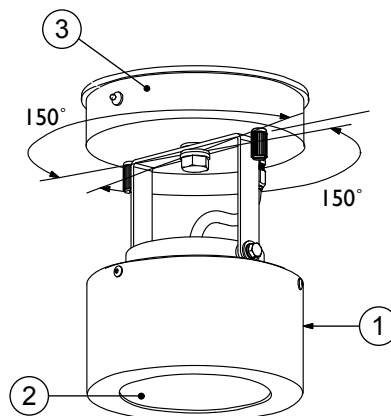

Canopy Facing Up
is for Dry Location Only.

Rotation

Catalog#
FSP-(3000K, 5000K)-B
B = Black Fixture

Focal Spotlight Specifications	
Current: 700mA	
Power: 2.1 W Per LED	
CRI Value: 80	
Color	Output
3000K	73 Lm Per LED
5000K	83 Lm Per LED

Pivot

TOKISTAR LIGHTING INC.

1015 E. DISCOVERY LANE
ANAHEIM, CA 92801
TEL: 714 772 7005 FAX: 714 772 7014
email: info@tokistar.com Website: tokistar.com

Focal Spotlight Submittal	No.	Part	Material
Catalog#: FSP-(3000K, 5000K)-B	1	Fixture Head	Aluminum
Date: September 1, 2019	2	Symmetrical Lens	Hard Glass
Drawn By: R.Cordova	3	Canopy	Aluminum
Scale: 1:4	4	Conductors	PVC insulation #18 AWG x 2
Weight: 1.6 lbs / 710g	5	Knurled Nut	Brass
	6	Mounting Plate	Stainless Steel
	7	Insulation	Rubber
	8	Bracket	Stainless Steel