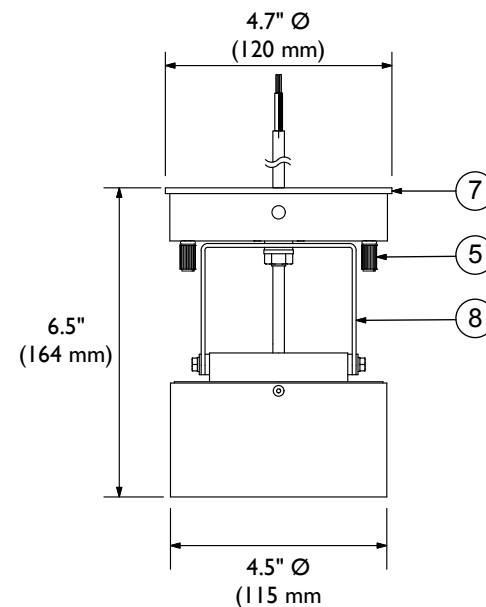

Canopy Facing Up
is for Dry Location Only.

Rotation

Catalog#
FSP-(3000K, 5000K)-B
B = Black Fixture

Focal Spotlight Specifications	
Current: 700mA	
Power: 2.1 W Per LED	
CRI Value: 80	
Color	Output
3000K	73 Lm Per LED
5000K	83 Lm Per LED

Pivot

TOKISTAR LIGHTING INC.

1015 E. DISCOVERY LANE
ANAHEIM, CA 92801
TEL: 714 772 7005 FAX: 714 772 7014
email: info@tokistar.com Website: tokistar.com

Focal Spotlight Submittal	No.	Part	Material
Catalog#: FSP-(3000K, 5000K)-B	1	Fixture Head	Aluminum
Date: September 1, 2019	2	Symmetrical Lens	Hard Glass
Drawn By: R.Cordova	3	Canopy	Aluminum
Scale: 1:4	4	Conductors	PVC insulation #18 AWG x 2
Weight: 1.6 lbs / 710g	5	Knurled Nut	Brass
	6	Mounting Plate	Stainless Steel
	7	Insulation	Rubber
	8	Bracket	Stainless Steel