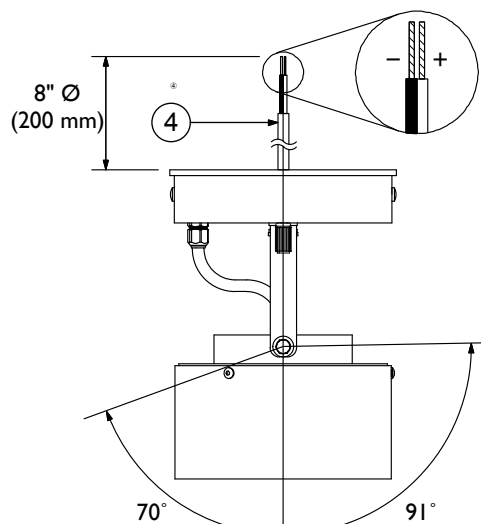

Canopy Facing Up
is for Dry Location Only.

Rotation

Catalog#
FSP-(3000K, 5000K)-B
B = Black Fixture

Focal Spotlight Specifications	
Current: 700mA	
Power: 2.1 W Per LED	
CRI Value: 80	
Color	Output
3000K	73 Lm Per LED
5000K	83 Lm Per LED

Pivot

TOKISTAR LIGHTING INC.

1015 E. DISCOVERY LANE
ANAHEIM, CA 92801
TEL: 714 772 7005 FAX: 714 772 7014
email: info@tokistar.com Website: tokistar.com

Focal Spotlight Submittal	No.	Part	Material
Catalog#: FSP-(3000K, 5000K)-B	1	Fixture Head	Aluminum
Date: September 1, 2019	2	Symmetrical Lens	Hard Glass
Drawn By: R.Cordova	3	Canopy	Aluminum
Scale: 1:4	4	Conductors	PVC insulation #18 AWG x 2
Weight: 1.6 lbs / 710g	5	Knurled Nut	Brass
	6	Mounting Plate	Stainless Steel
	7	Insulation	Rubber
	8	Bracket	Stainless Steel