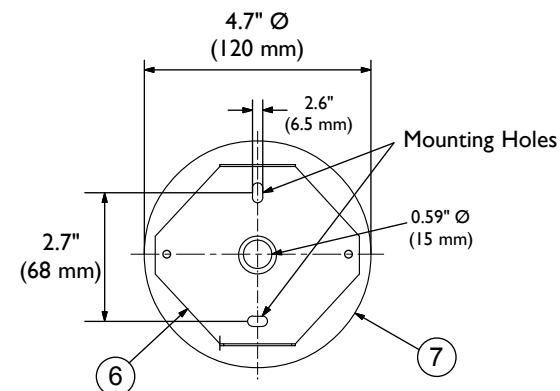

Canopy Facing Up
is for Dry Location Only.

Rotation

Catalog#
FSP-(3000K, 5000K)-B
B = Black Fixture

Focal Spotlight Specifications	
Current: 700mA	
Power: 2.1 W Per LED	
CRI Value: 80	
Color	Output
3000K	73 Lm Per LED
5000K	83 Lm Per LED

Pivot

TOKISTAR LIGHTING INC.

1015 E. DISCOVERY LANE
ANAHEIM, CA 92801
TEL: 714 772 7005 FAX: 714 772 7014
email: info@tokistar.com Website: tokistar.com

Focal Spotlight Submittal	No.	Part	Material
Catalog#: FSP-(3000K, 5000K)-B	1	Fixture Head	Aluminum
Date: September 1, 2019	2	Symmetrical Lens	Hard Glass
Drawn By: R.Cordova	3	Canopy	Aluminum
Scale: 1:4	4	Conductors	PVC insulation #18 AWG x 2
Weight: 1.6 lbs / 710g	5	Knurled Nut	Brass
	6	Mounting Plate	Stainless Steel
	7	Insulation	Rubber
	8	Bracket	Stainless Steel